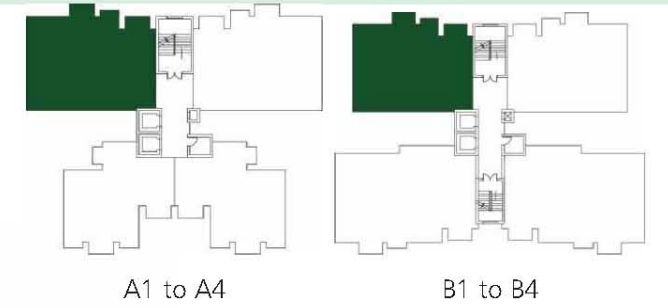

Type - J

2BR2T (Sale Area: 1050sq. ft.)

Applicable to
A1 to A4 : 101 - 801, 102* - 802*

* Indicates mirror image

Type - K

3BR3T+Store (Sale Area: 1485 sq. ft.)

Applicable to
 A1 to A4 : 103 - 803, 104* - 804*
 B1 & B4 : 103* - 703*, 104 - 704
 B2 & B3: 103* - 803*, 104 - 804

* Indicates mirror image

Type - L

3BR3T+Store+Servant (Sale Area: 1790 sq. ft.)

Applicable to
 B1 & B4 : 101* - 701*, 102 - 702
 B2 & B3 : 101* - 801*, 102 - 802

* Indicates mirror image