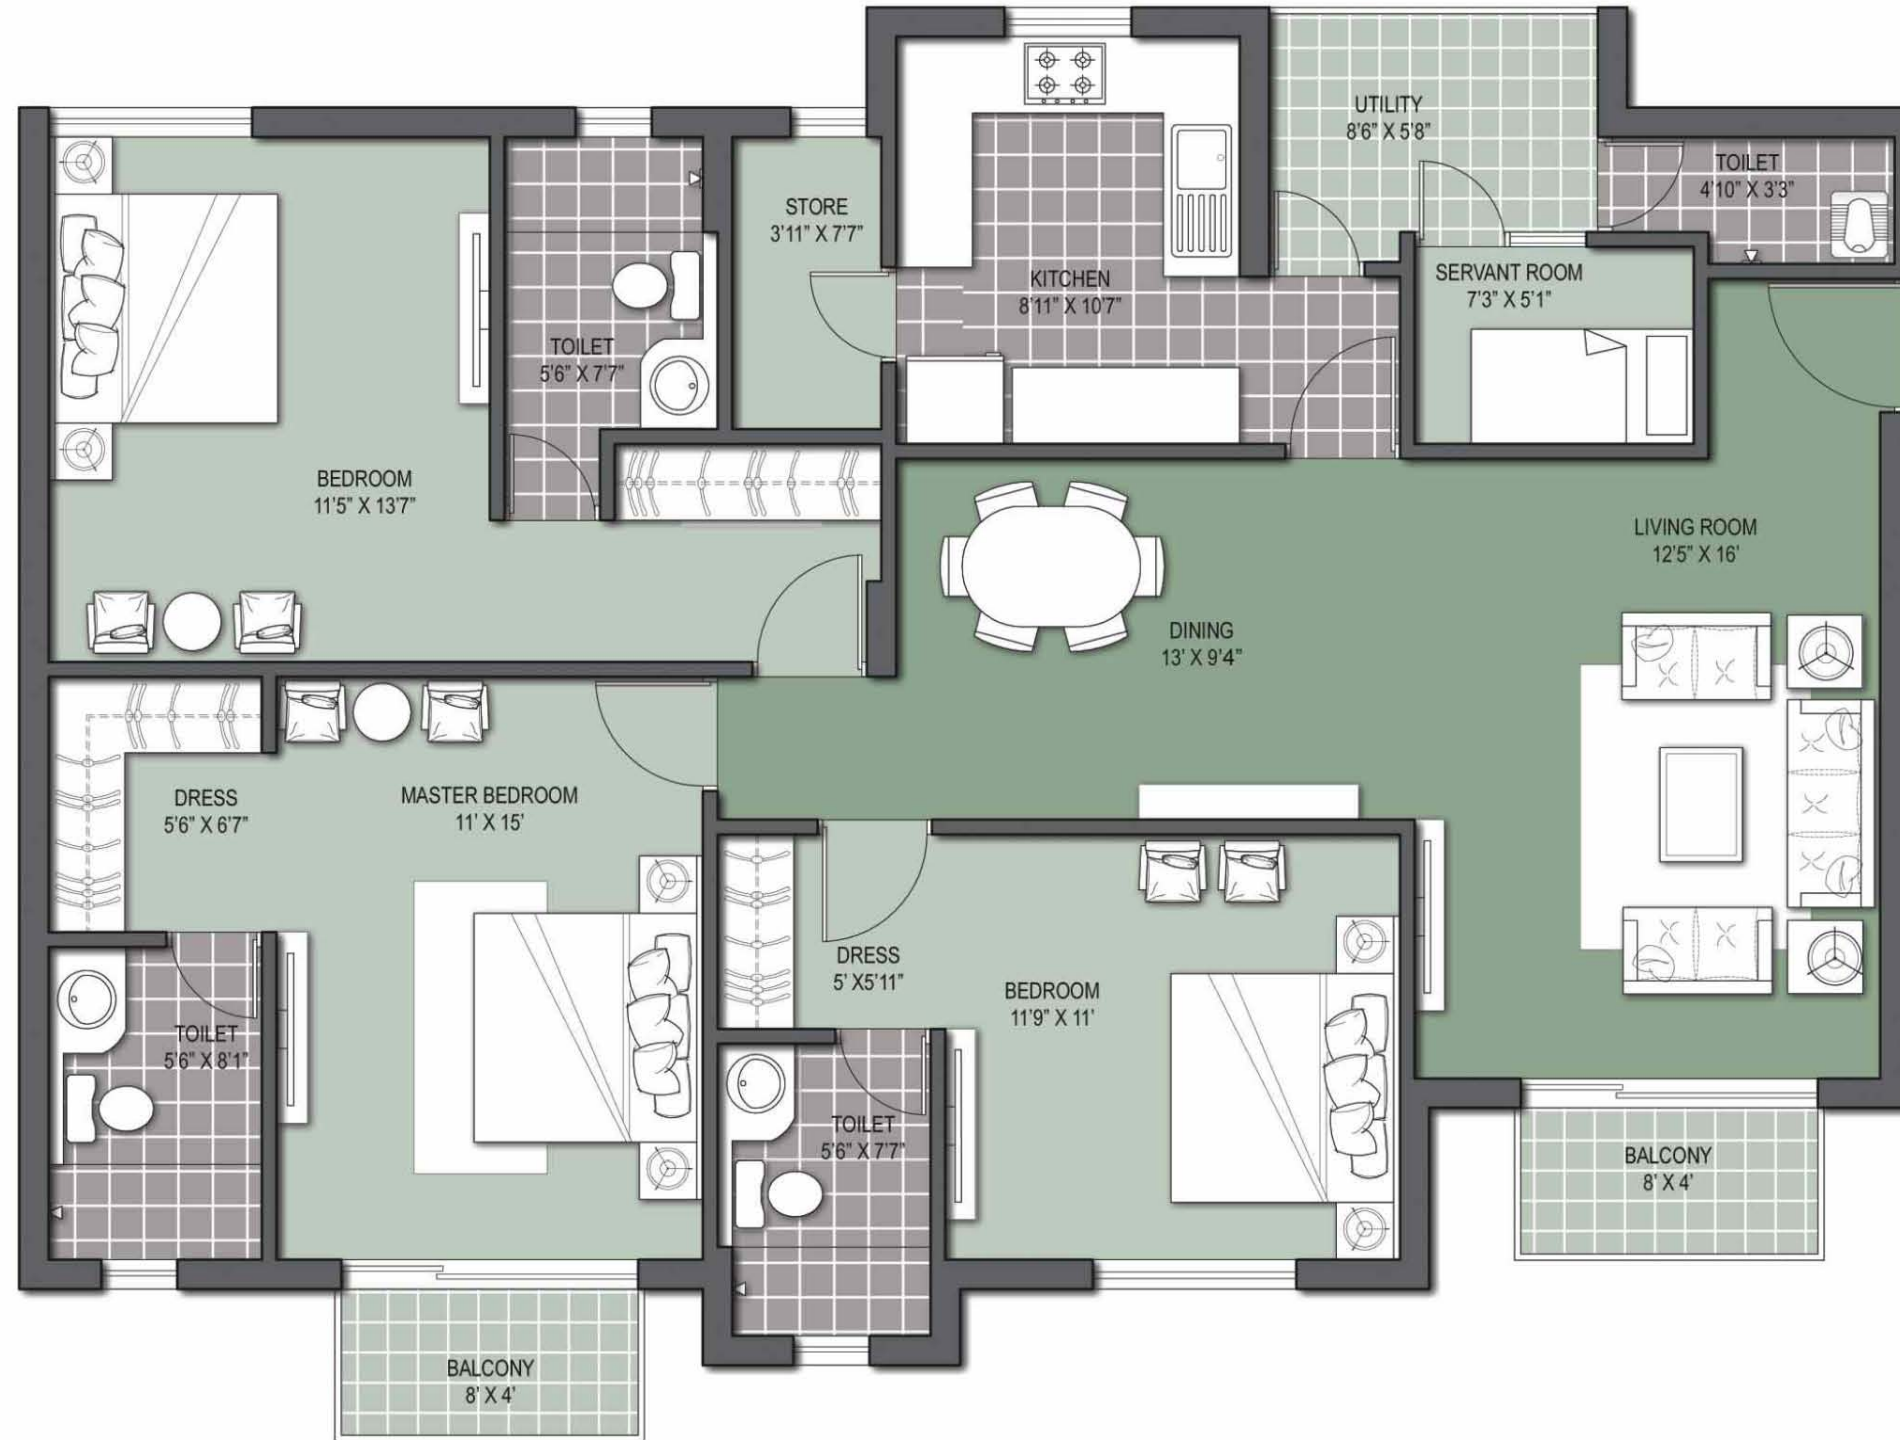

Type - J

2BR2T (Sale Area: 1050sq. ft.)

Applicable to
A1 to A4 : 101 - 801, 102* - 802*

* Indicates mirror image

Type - K

3BR3T+Store (Sale Area: 1485 sq. ft.)

Applicable to
 A1 to A4 : 103 - 803, 104* - 804*
 B1 & B4 : 103* - 703*, 104 - 704
 B2 & B3: 103* - 803*, 104 - 804

* Indicates mirror image

Type - L

3BR3T+Store+Servant (Sale Area: 1790 sq. ft.)

Applicable to
 B1 & B4 : 101* - 701*, 102 - 702
 B2 & B3 : 101* - 801*, 102 - 802

* Indicates mirror image