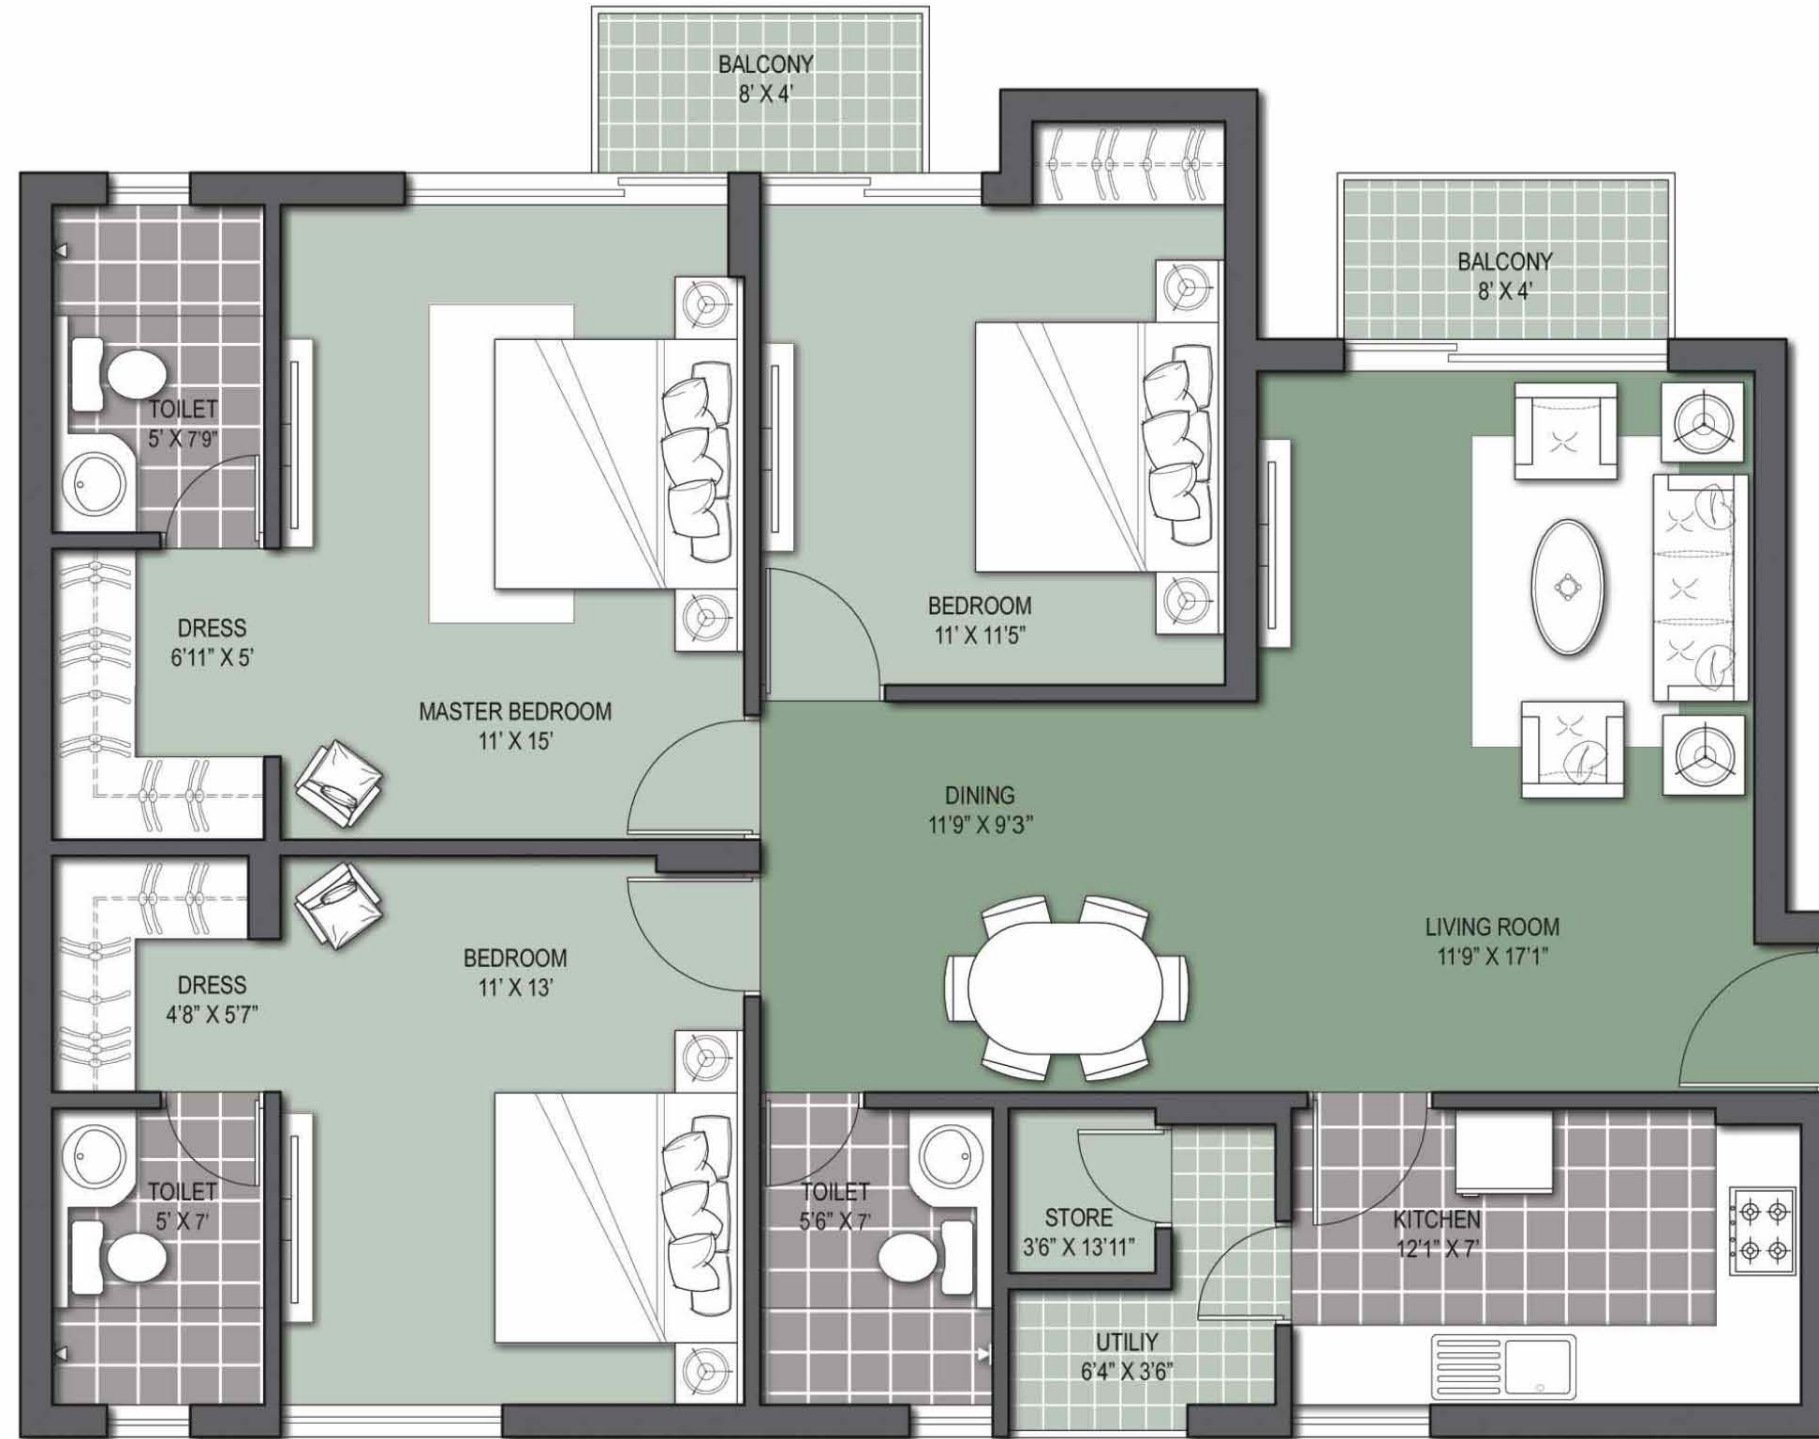

Type - J

2BR2T (Sale Area: 1050sq. ft.)

Applicable to
A1 to A4 : 101 - 801, 102* - 802*

* Indicates mirror image

Type - K

3BR3T+Store (Sale Area: 1485 sq. ft.)

Applicable to
 A1 to A4 : 103 - 803, 104* - 804*
 B1 & B4 : 103* - 703*, 104 - 704
 B2 & B3: 103* - 803*, 104 - 804

* Indicates mirror image

Type - L

3BR3T+Store+Servant (Sale Area: 1790 sq. ft.)

Applicable to
 B1 & B4 : 101* - 701*, 102 - 702
 B2 & B3 : 101* - 801*, 102 - 802

* Indicates mirror image