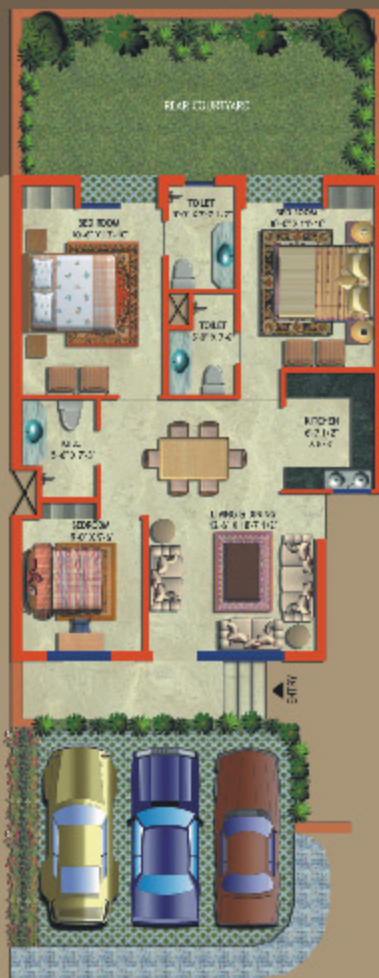

Floor Plans

Ground Floor
180 Sq.yards
 Built-up Area: 1087 Sq.ft.
 Lawn: 322 Sq.ft

Ground Floor
195 Sq.yards
 Built-up Area: 1177 Sq.ft.
 Lawn: 376 Sq.ft

Ground Floor
277.33 Sq.yards
 Built-up Area: 1579 Sq.ft.
 Lawn: 569 Sq.ft

Floor Plan

First Floor
180
 sq.yards

Floor Plan

First Floor
195
 sq.yards

Floor Plan

First Floor
277.33 ▶
sq.yards