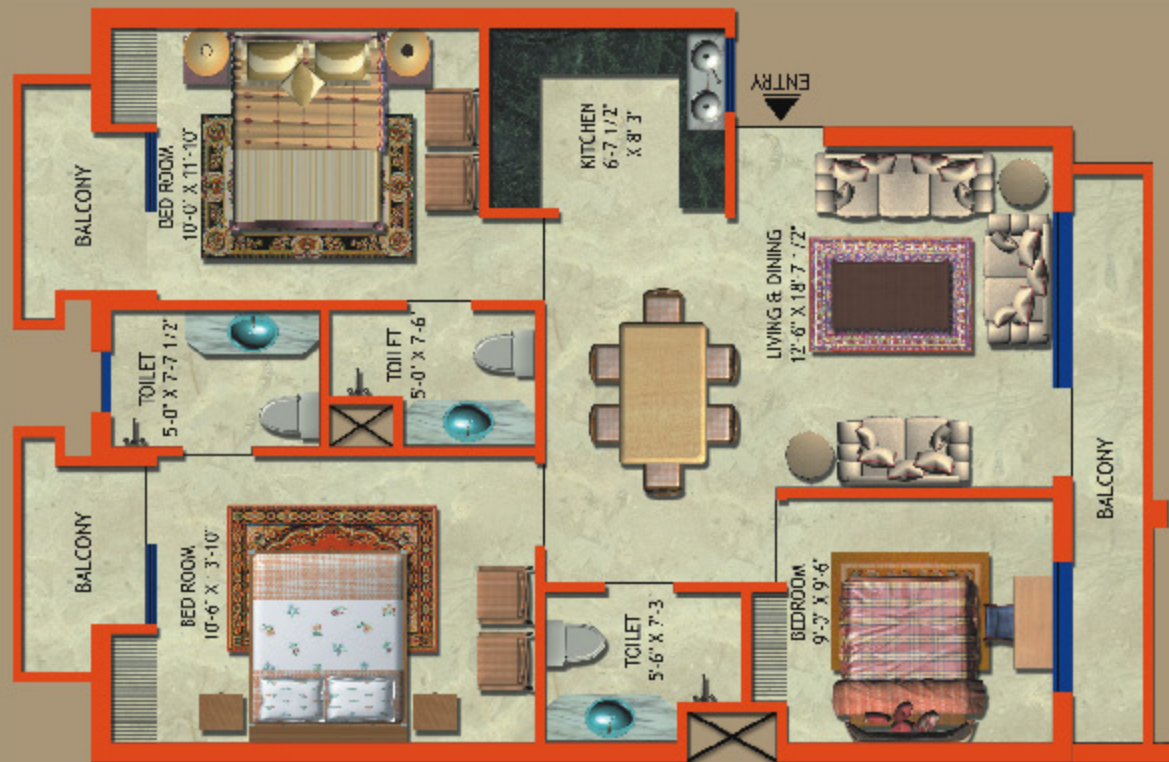

Floor Plans

Ground Floor
180 Sq.yards
 Built-up Area: 1087 Sq.ft.
 Lawn: 322 Sq.ft

Ground Floor
195 Sq.yards
 Built-up Area: 1177 Sq.ft.
 Lawn: 376 Sq.ft

Ground Floor
277.33 Sq.yards
 Built-up Area: 1579 Sq.ft.
 Lawn: 569 Sq.ft

Floor Plan

First Floor
180
 sq.yards

Floor Plan

First Floor
195
 sq.yards

Floor Plan

First Floor
277.33 ▶
sq.yards