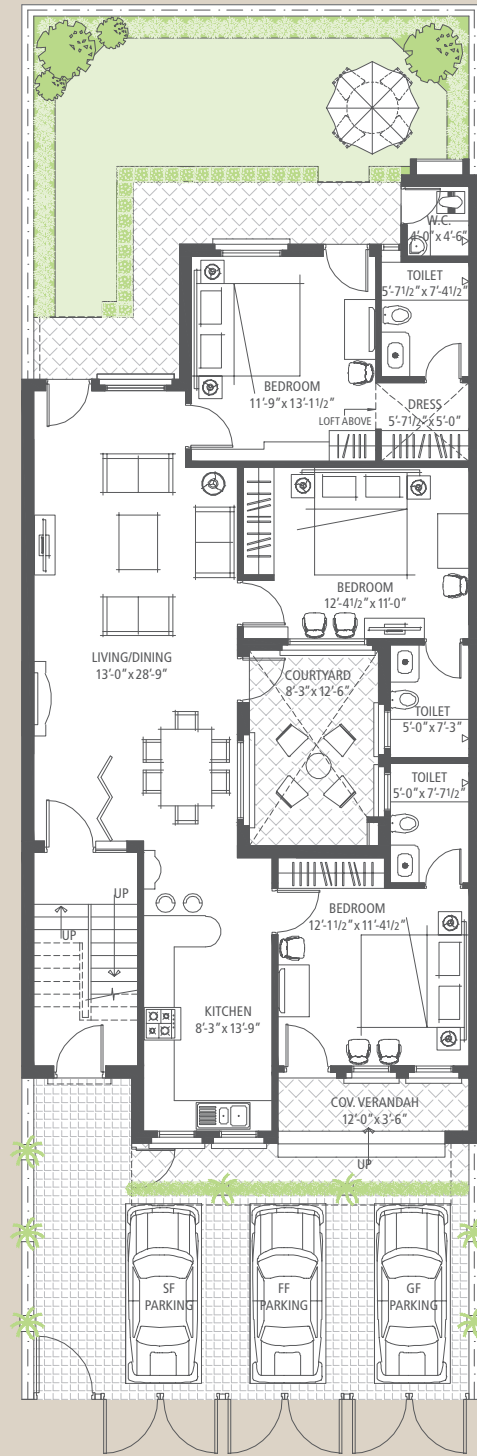

# Villa Floor - Mediterranean (Type B)

3 Bedroom, 3 Bathroom and Maid's Bathroom

Ground Floor  
Area: 1502 Sq. Ft.

First Floor  
Area: 1516 Sq. Ft.

Second Floor  
Area: 1443 Sq. Ft.

Terrace  
(Rooftop)