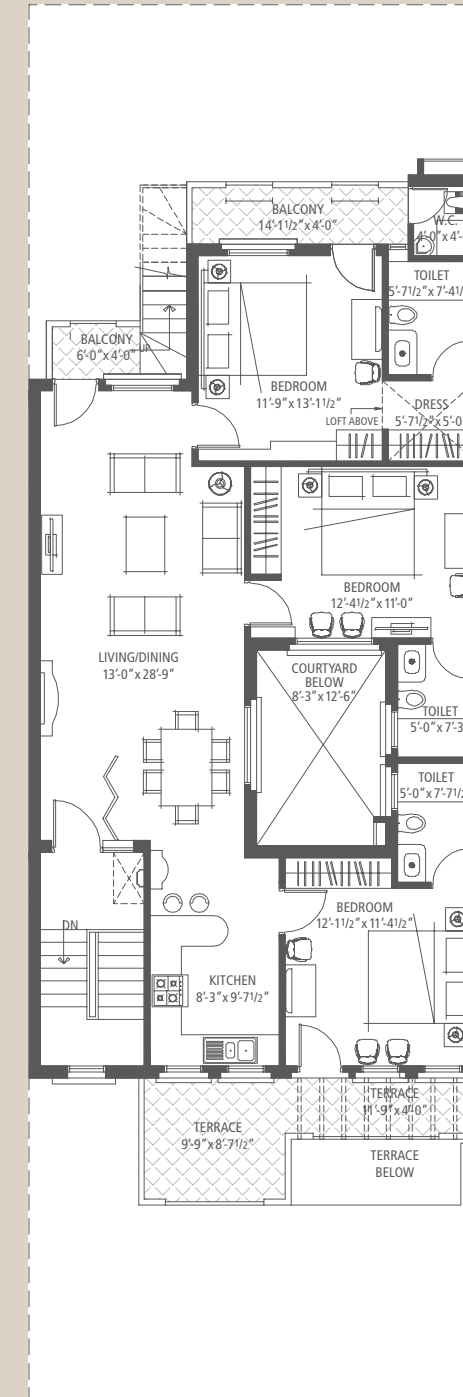

# Villa Floor - Mediterranean (Type B)

3 Bedroom, 3 Bathroom and Maid's Bathroom

Ground Floor  
Area: 1502 Sq. Ft.

First Floor  
Area: 1516 Sq. Ft.

Second Floor  
Area: 1443 Sq. Ft.

Terrace  
(Rooftop)