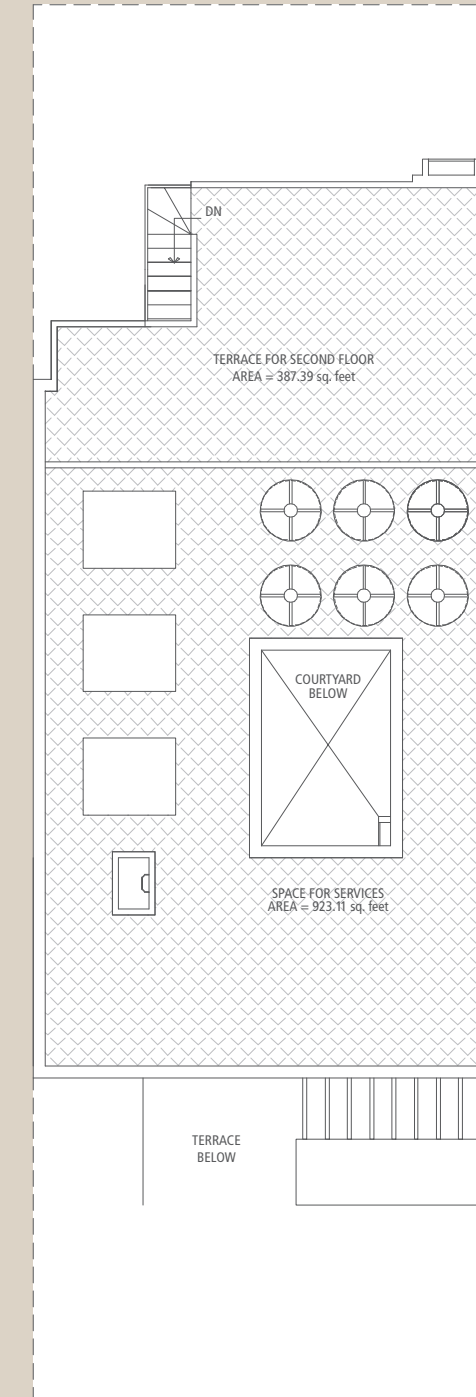

# Villa Floor - Mediterranean (Type B)

3 Bedroom, 3 Bathroom and Maid's Bathroom

Ground Floor  
Area: 1502 Sq. Ft.

First Floor  
Area: 1516 Sq. Ft.

Second Floor  
Area: 1443 Sq. Ft.

Terrace  
(Rooftop)