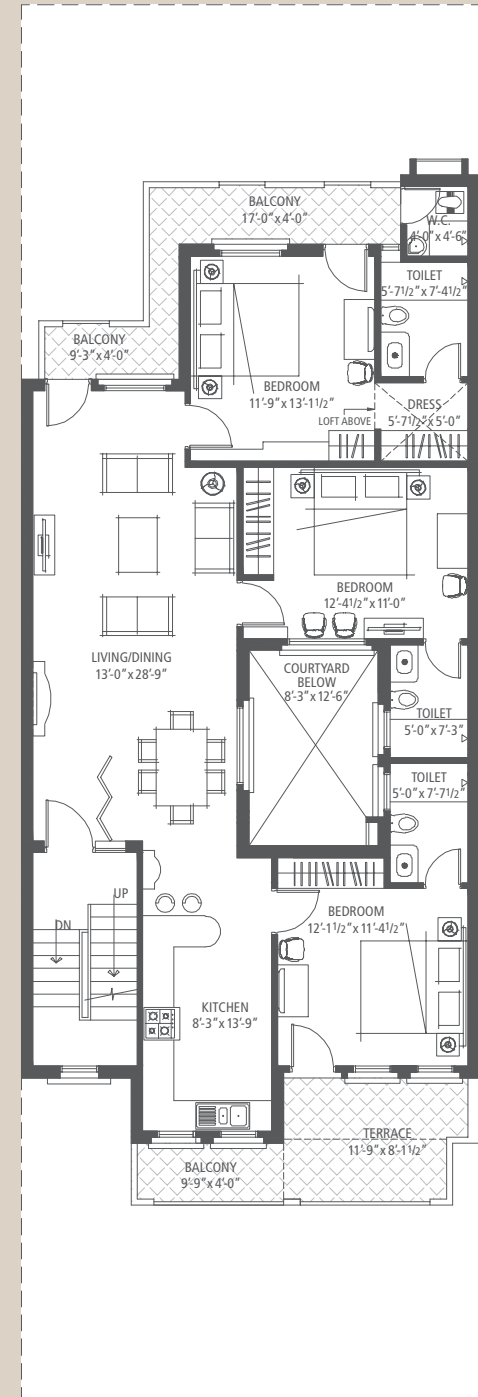

# Villa Floor - Mediterranean (Type B)

3 Bedroom, 3 Bathroom and Maid's Bathroom

Ground Floor  
Area: 1502 Sq. Ft.

First Floor  
Area: 1516 Sq. Ft.

Second Floor  
Area: 1443 Sq. Ft.

Terrace  
(Rooftop)